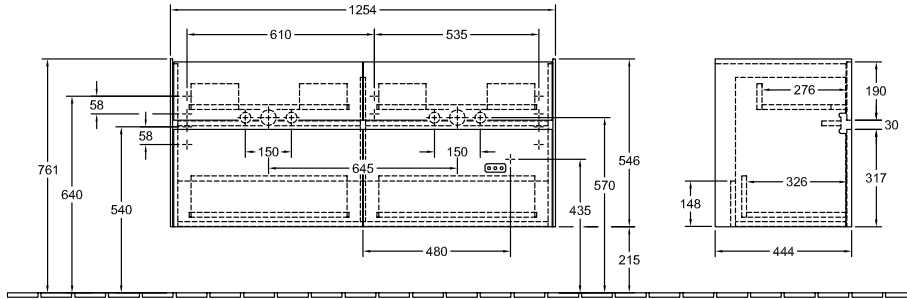

TECHNICAL DRAWINGS

C01300