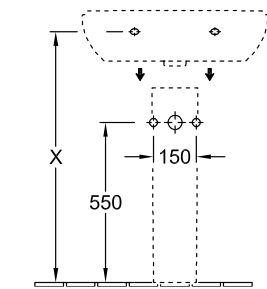

WASHBASINS O.NOVO

PRODUCT INFORMATION

1 . POSITION

| | |
|-------------------------------|---|
| Model | 516061 |
| Width | 600 mm |
| Depth | 490 mm |
| Weight | 18 kg |
| Description | Sanitary porcelain Also available in CeramicPlus fastening with 2 screws M10x120 mm |
| Tap fitting / Tap hole remark | suitable for 3-hole tap fittings, central tap hole punched out |
| Overflow remark | without overflow, Please note: unclosable outlet valve must be used with models without overflow |
| Material | Sanitary porcelain |
| Specification texts | O.novo; Washbasin; Sanitary porcelain; Size: 600 x 490 mm; Oval; suitable for 3-hole tap fittings, central tap hole punched out; without overflow; Please note: unclosable outlet valve must be used with models without overflow; fastening with 2 screws M10x120 mm |

TECHNICAL DRAWINGS

516061

| | A | B | C | D |
|---------|-----|-----|-----|-----|
| 5160 55 | 550 | 450 | 475 | 280 |
| 5160 60 | 600 | 490 | 525 | 315 |
| 5160 65 | 650 | 510 | 565 | 330 |