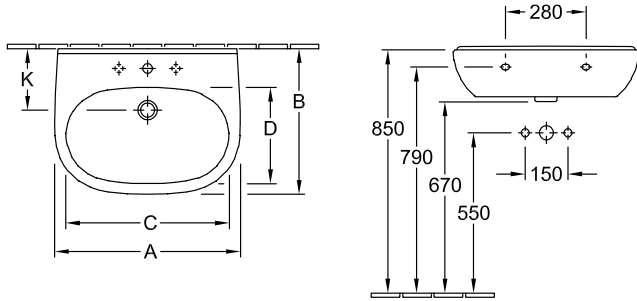

WASHBASINS O.NOVO

PRODUCT INFORMATION

1 . POSITION

| | |
|-------------------------------|---|
| Model | 516061 |
| Width | 600 mm |
| Depth | 490 mm |
| Weight | 18 kg |
| Description | Sanitary porcelain Also available in CeramicPlus fastening with 2 screws M10x120 mm |
| Tap fitting / Tap hole remark | suitable for 3-hole tap fittings, central tap hole punched out |
| Overflow remark | without overflow, Please note: unclosable outlet valve must be used with models without overflow |
| Material | Sanitary porcelain |
| Specification texts | O.novo; Washbasin; Sanitary porcelain; Size: 600 x 490 mm; Oval; suitable for 3-hole tap fittings, central tap hole punched out; without overflow; Please note: unclosable outlet valve must be used with models without overflow; fastening with 2 screws M10x120 mm |

TECHNICAL DRAWINGS

516061

| | A | B | C | D |
|---------|-----|-----|-----|-----|
| 5160 55 | 550 | 450 | 475 | 280 |
| 5160 60 | 600 | 490 | 525 | 315 |
| 5160 65 | 650 | 510 | 565 | 330 |