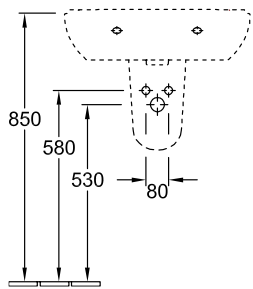

WASHBASINS O.NOVO

PRODUCT INFORMATION

1 . POSITION

| | |
|-------------------------------|---|
| Model | 516061 |
| Width | 600 mm |
| Depth | 490 mm |
| Weight | 18 kg |
| Description | Sanitary porcelain Also available in CeramicPlus fastening with 2 screws M10x120 mm |
| Tap fitting / Tap hole remark | suitable for 3-hole tap fittings, central tap hole punched out |
| Overflow remark | without overflow, Please note: unclosable outlet valve must be used with models without overflow |
| Material | Sanitary porcelain |
| Specification texts | O.novo; Washbasin; Sanitary porcelain; Size: 600 x 490 mm; Oval; suitable for 3-hole tap fittings, central tap hole punched out; without overflow; Please note: unclosable outlet valve must be used with models without overflow; fastening with 2 screws M10x120 mm |

TECHNICAL DRAWINGS

516061

| | A | B | C | D |
|---------|-----|-----|-----|-----|
| 5160 55 | 550 | 450 | 475 | 280 |
| 5160 60 | 600 | 490 | 525 | 315 |
| 5160 65 | 650 | 510 | 565 | 330 |