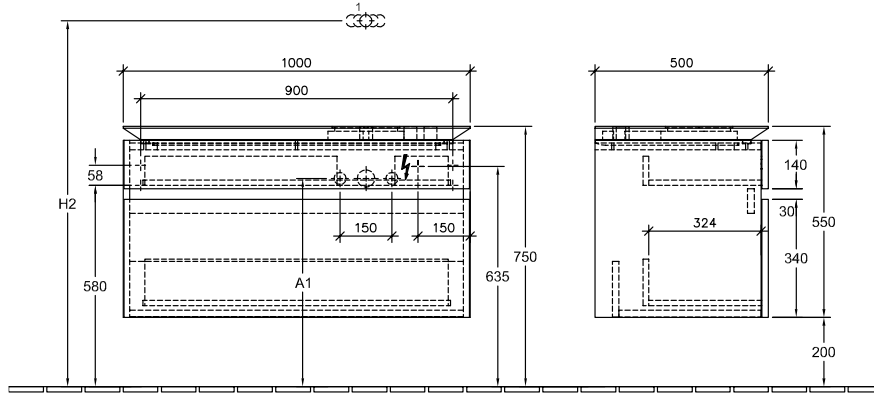

BATHROOM FURNITURE, VANITY UNIT FOR WASHBASIN, BATHROOM SINK CABINETS LEGATO

PRODUCT INFORMATION

1 . POSITION

Model	B128L0
Width	1000 mm
Height	550 mm
Depth	500 mm
Weight	55 kg
description	fastening set included washbasin on right LED lighting Equipped with: 1 x Accessories package 1, 2 pull-out compartments For combination with: surface-mounted washbasins Loop & Friends 5144 00/01, 5148 00/01, 5149 00/01/10/11, surface mounted washbasin My Nature 4110 45, surface-mounted washbasins Artis 4179 43, 4178 41 1x LED / 24,8W A-A++
Installation	wall-mounted
Specification texts	Legato; Vanity unit; Size: 1000 x 550 x 500 mm; wall-mounted; fastening set included; washbasin on right; LED lighting; Equipped with: 1 x Accessories package 1, 2 pull-out compartments; For combination with: surface-mounted washbasins Loop & Friends 5144 00/01, 5148 00/01, 5149 00/01/10/11, surface mounted washbasin My Nature 4110 45, surface-mounted washbasins Artis 4179 43, 4178 41; 1x LED / 24,8W; A-A++

TECHNICAL DRAWINGS

B128L0

⚡ 220 - 240 V loser Netzanschluss (laut VDE 0100 Teil 701)