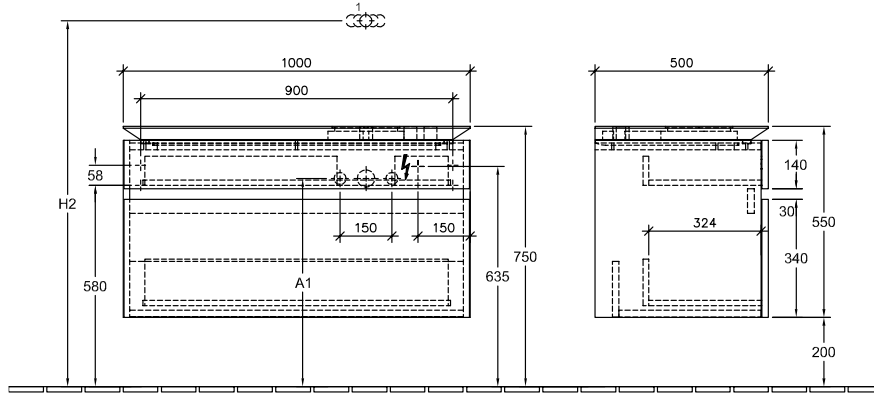

BATHROOM FURNITURE, VANITY UNIT FOR WASHBASIN, BATHROOM SINK CABINETS LEGATO

PRODUCT INFORMATION

1 . POSITION

Model	B128L0
Width	1000 mm
Height	550 mm
Depth	500 mm
Weight	55 kg
Description	Wood fastening set included washbasin on right LED lighting Equipped with: 1 x Accessories package 1, 2 pull-out compartments For combination with: surface-mounted washbasins Loop & Friends 5144 00/01, 5148 00/01, 5149 00/01/10/11, surface mounted washbasin My Nature 4110 45, surface-mounted washbasins Artis 4179 43, 4178 41 1x LED / 24,8W A-A++
Installation	wall-mounted
Material	Wood
Specification texts	Legato; Vanity unit; Wood; Size: 1000 x 550 x 500 mm; wall-mounted; fastening set included; washbasin on right; LED lighting; Equipped with: 1 x Accessories package 1, 2 pull-out compartments; For combination with: surface-mounted washbasins Loop & Friends 5144 00/01, 5148 00/01, 5149 00/01/10/11, surface mounted washbasin My Nature 4110 45, surface-mounted washbasins Artis 4179 43, 4178 41; 1x LED / 24,8W; A-A++

White Matt	B128L0MS	4051202276805
Terra Matt	B128L0N9	4051202276812

TECHNICAL DRAWINGS

B128L0

⚡ 220 - 240 V loser Netzanschluss (laut VDE 0100 Teil 701)

	1	2	3	4	H2	A1
5144 00 / 01	X		X	X	1010	590
5148 00 / 01	X	X	X	X	1010	590
5149 00 / 01	X	X	X	X	1010	590
5149 10 / 11	X				1010	590
4110 45	X			X	1090	600
4125 40 / 41	X		X	X	1070	630
4179 43	X				1090	590
4178 41	X				1070	590