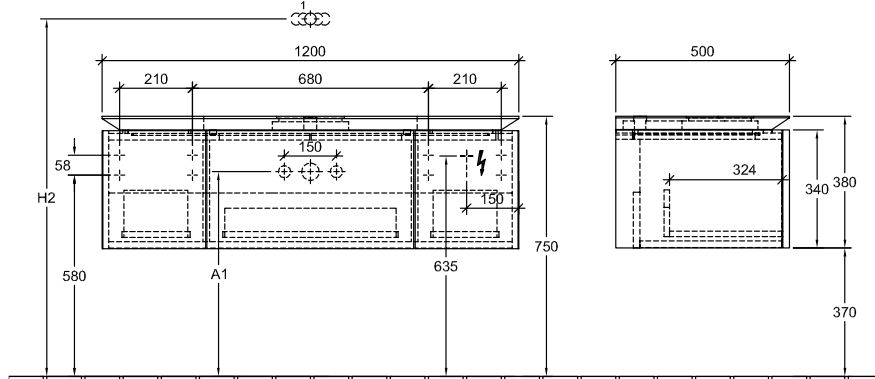

BATHROOM FURNITURE, VANITY UNIT FOR WASHBASIN, BATHROOM SINK CABINETS LEGATO

PRODUCT INFORMATION

1 . POSITION

Model	B243L0
Width	1200 mm
Height	380 mm
Depth	500 mm
Weight	41 kg
Description	fastening set included washbasin on the middle LED lighting Equipped with: 1 x Accessories package 1, 3 pull-out compartments For combination with: surface mounted-washbasins Loop & Friends 5144 00/01, 5148 00/01, 5149 00/01/10/11, 5151 00/01/10/11, 5154 00/01, surface mounted washbasins My Nature 4110 80/60/45, surface mounted washbasins Aveo New Generation 4132 60/61, surface-mounted washbasins Artis 4179 43, 4198 61, 4172 58, 4178 41 1x LED / 27,9W A-A++
Installation	wall-mounted
Specification texts	Legato; Vanity unit; Size: 1200 x 380 x 500 mm; wall-mounted; fastening set included; washbasin on the middle; LED lighting; Equipped with: 1 x Accessories package 1, 3 pull-out compartments; For combination with: surface mounted-washbasins Loop & Friends 5144 00/01, 5148 00/01, 5149 00/01/10/11, 5151 00/01/10/11, 5154 00/01, surface mounted washbasins My Nature 4110 80/60/45, surface mounted washbasins Aveo New Generation 4132 60/61, surface-mounted washbasins Artis 4179 43, 4198 61, 4172 58, 4178 41; 1x LED / 27,9W; A-A++

TECHNICAL DRAWINGS

B243L0

⚡ 220 - 240 V loser Netzanschluss (laut VDE 0100 Teil 701)

	1 φ	2 φ	3 φ	4 φ	H2	A1
5144_00/01	x		x	x	1010	590
5148_00/01	x	x	x	x	1010	590
5149_00/01	x	x	x	x	1010	590
5149_10/11	x				1010	590
5151_00/01	x	x	x	x	1010	590
5151_10/11	x			x	1010	590
5154_00/01	x	x			1010	590
4110_45	x			x	1090	660
4110_60	x	x			1090	600
4110_80	x				1090	600
4125_40/41	x		x	x	1070	630
4128_60/61	x			x	1070	630
4127_60/61	x				1070	630
4132_60/61	x		x		1070	630
4179_43	x		x	x	1010	590
4198_61	x			x	1010	590
4172_58	x	x			1010	590
4178_41	x				1010	590