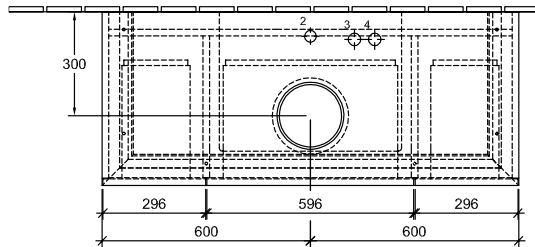

BATHROOM FURNITURE, VANITY UNIT FOR WASHBASIN, BATHROOM SINK CABINETS LEGATO

PRODUCT INFORMATION

1 . POSITION

Model	B243L0
Width	1200 mm
Height	380 mm
Depth	500 mm
Weight	41 kg
Description	fastening set included washbasin on the middle LED lighting Equipped with: 1 x Accessories package 1, 3 pull-out compartments For combination with: surface mounted-washbasins Loop & Friends 5144 00/01, 5148 00/01, 5149 00/01/10/11, 5151 00/01/10/11, 5154 00/01, surface mounted washbasins My Nature 4110 80/60/45, surface mounted washbasins Aveo New Generation 4132 60/61, surface-mounted washbasins Artis 4179 43, 4198 61, 4172 58, 4178 41 1x LED / 27,9W A-A++
Installation	wall-mounted
Specification texts	Legato; Vanity unit; Size: 1200 x 380 x 500 mm; wall-mounted; fastening set included; washbasin on the middle; LED lighting; Equipped with: 1 x Accessories package 1, 3 pull-out compartments; For combination with: surface mounted-washbasins Loop & Friends 5144 00/01, 5148 00/01, 5149 00/01/10/11, 5151 00/01/10/11, 5154 00/01, surface mounted washbasins My Nature 4110 80/60/45, surface mounted washbasins Aveo New Generation 4132 60/61, surface-mounted washbasins Artis 4179 43, 4198 61, 4172 58, 4178 41; 1x LED / 27,9W; A-A++

TECHNICAL DRAWINGS

B243L0

⚡ 220 - 240 V loser Netzanschluss (laut VDE 0100 Teil 701)

	1 φ	2 φ	3 φ	4 φ	H2	A1
5144_00/01	x		x	x	1010	590
5148_00/01	x	x	x	x	1010	590
5149_00/01	x	x	x	x	1010	590
5149_10/11	x				1010	590
5151_00/01	x	x	x	x	1010	590
5151_10/11	x			x	1010	590
5154_00/01	x	x			1010	590
4110_45	x			x	1090	660
4110_60	x	x			1090	600
4110_80	x				1090	600
4125_40/41	x		x	x	1070	630
4128_60/61	x			x	1070	630
4127_60/61	x				1070	630
4132_60/61	x		x		1070	630
4179_43	x		x	x	1010	590
4198_61	x			x	1010	590
4172_58	x	x			1010	590
4178_41	x				1010	590