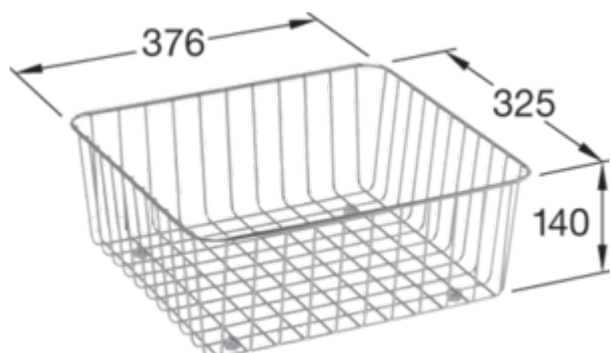

ACCESSORIES, ACCESSORIES FOR SINKS, KITCHEN ACCESSORIES, KITCHEN SINK ACCESSORIES ACCESSORIES

PRODUCT INFORMATION

. POSITION

Model	8K0700
Weight	0,96 kg
Description	Salad basket

COLOURS

stainless steel	8K0700K1	4022693883834
-----------------	----------	---------------